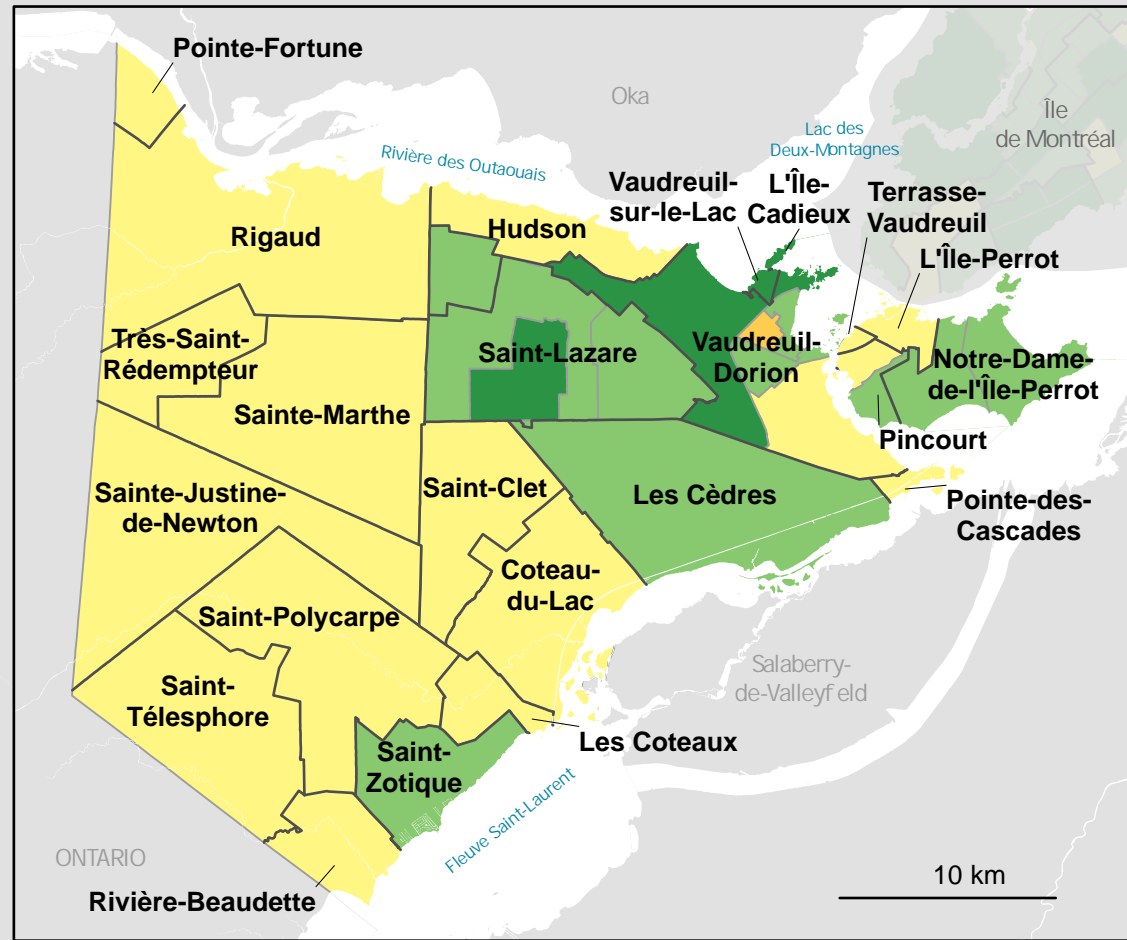

## School success and social deprivation map on the Island of Montreal

Comité de gestion de la taxe scolaire de l'île de Montréal

MRC of Vaudreuil-Soulanges

School success levels

- Very high success
- High success
- Moderate success
- Low success
- Very low success
- Few or no families
- Aggregate dissemination area
- Neighborhood